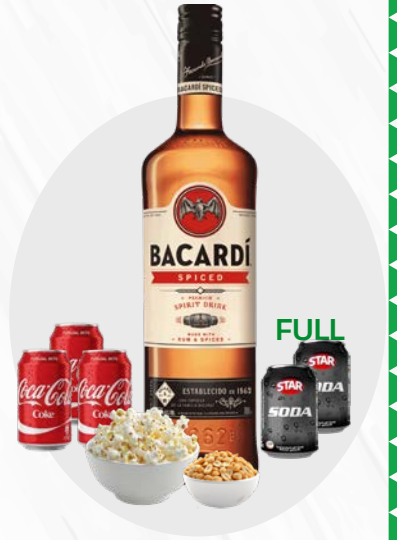

VODKA OFFER

Full Bottle - 2 Sprite & 1 Orange Juice Free
Half Bottle - 1 Sprite & 1 Orange Juice Free

RUM

	HALF	FULL
Bacardi White	250 AED	450 AED
Captain Morgan	250 AED	450 AED

RUM OFFER

Full - 3 Coke & 2 Soda Free | Half - 2 Coke & 1 Soda Free